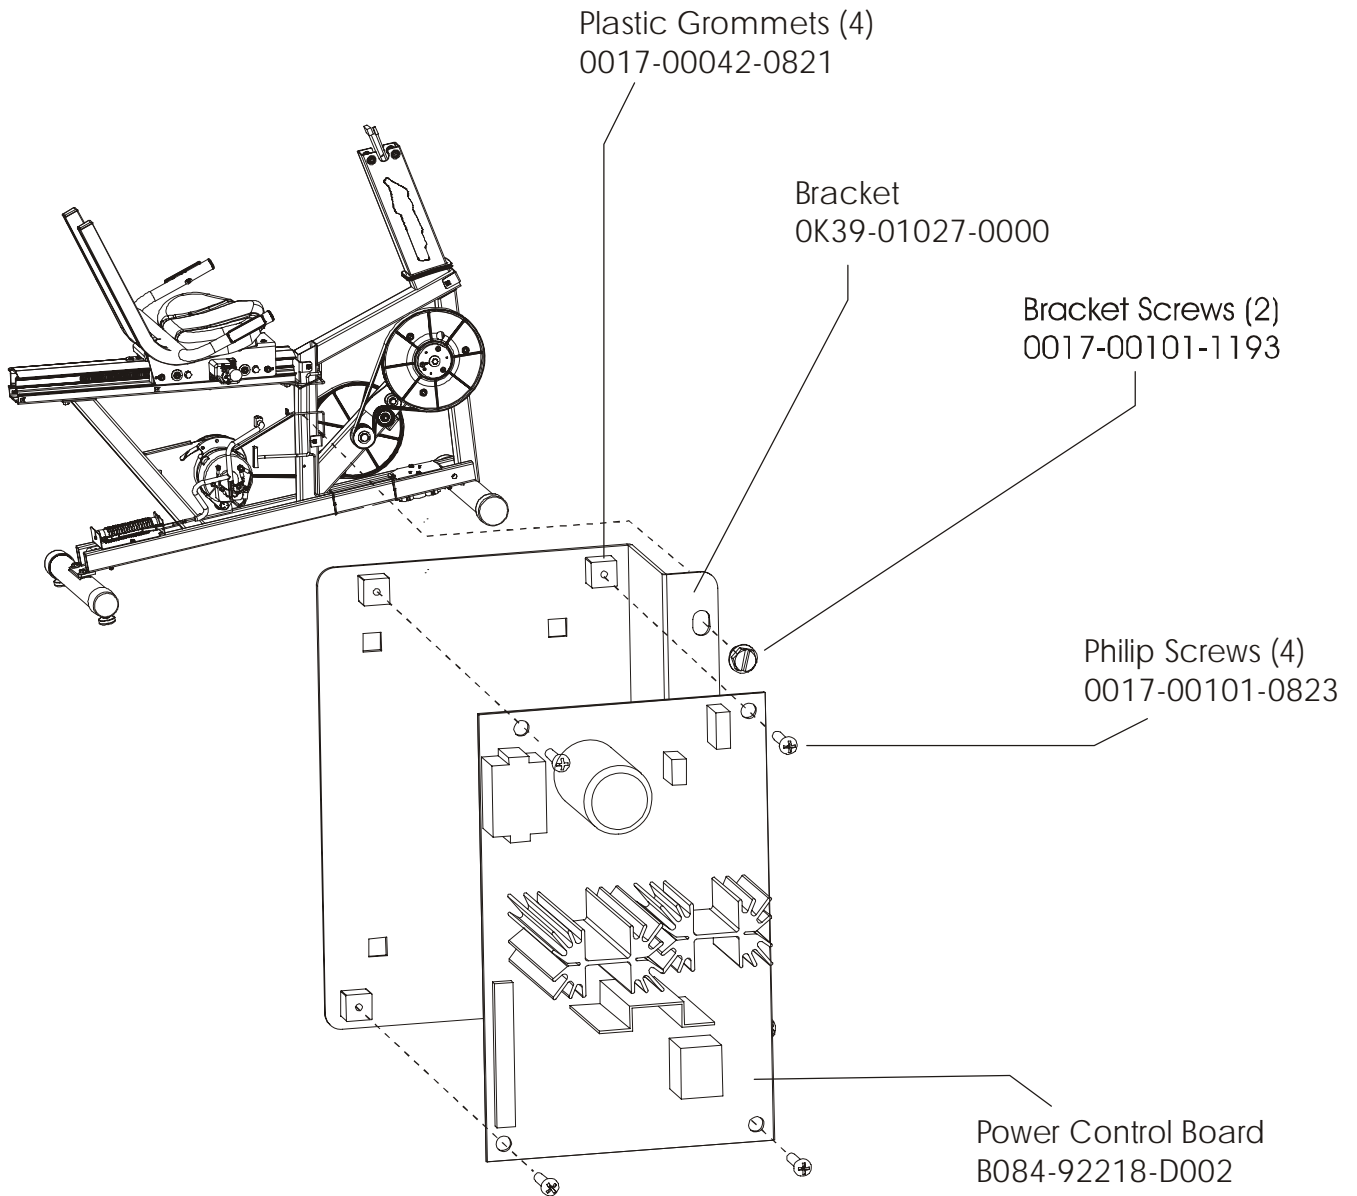

Power Control Board Assembly
AK39-00022-0001